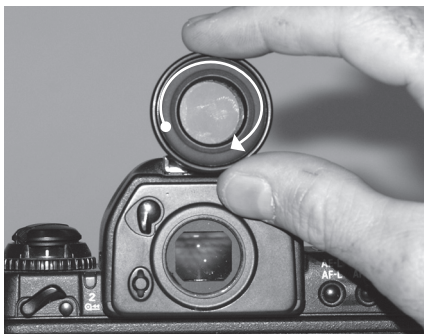

Fits Nikon
screw-in mounts

EP-NSI

Only for use with Think Tank Photo Hydrophobia rain covers.

HYDROPHOBIA™
RAIN COVER EYEPIECE

Think Tank Photo
EP-NSI

87 453000 639 5

Hydrophobia™ Rain Cover Eyepiece Instructions for Use

1. Unscrew the existing eyepiece.
2. The Nikon eyepiece can be screwed into the front of the Think Tank Photo eyepiece.

3. Screw the eyepiece into the camera.