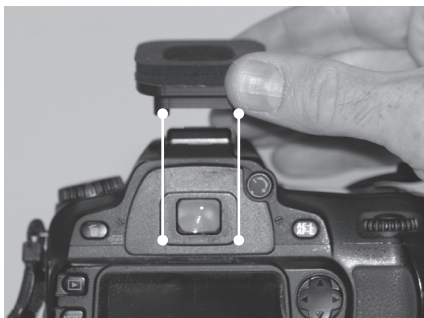

Fits all Nikon SLR's
except screw-in types

EP-N

Only for use with Think Tank Photo Hydrophobia rain covers.

HYDROPHOBIA™
RAIN COVER EYEPIECE

Think Tank Photo
EP-N

87 453000 641 8

Hydrophobia™ Rain Cover Eyepiece Instructions for Use

1. Remove existing eyepiece.
2. Align the groove on the eyepiece with the plastic rim on the camera's viewfinder.

3. Firmly press eyepiece all the way down.